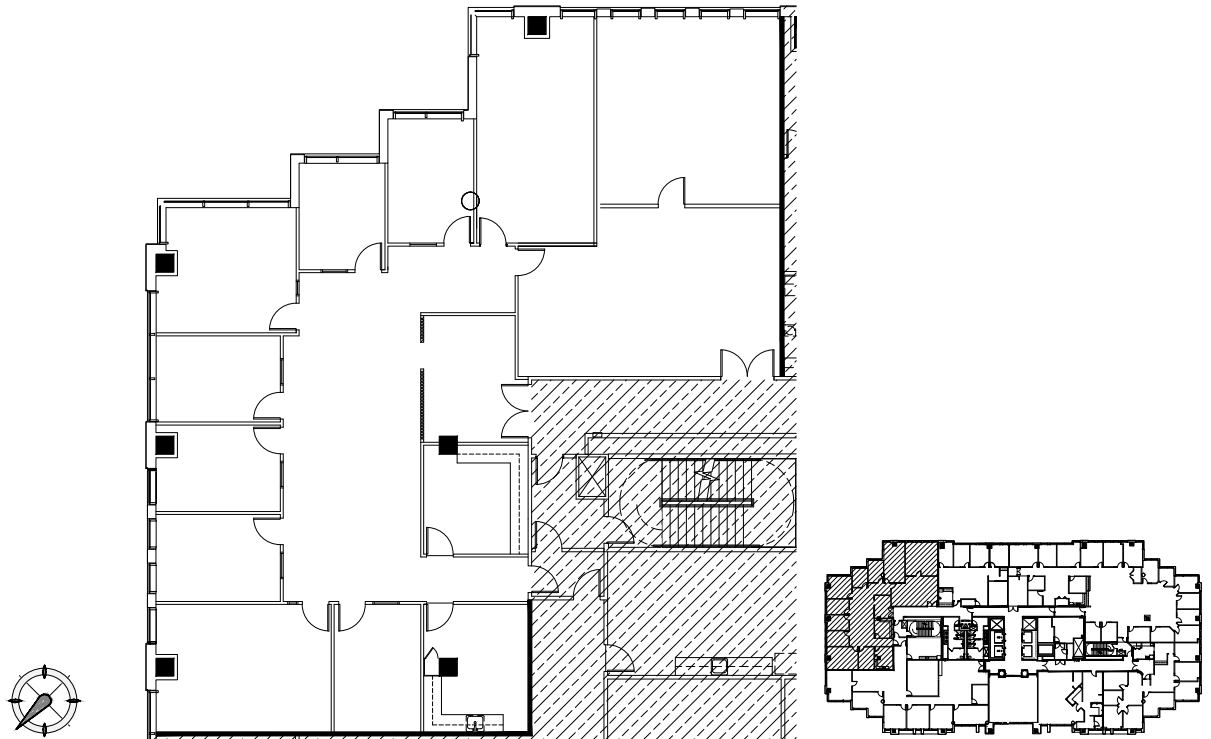

ROYAL PALM I OFFICE PARK

1000 S. PINE ISLAND RD. | PLANTATION, FL

SUITE 210 and 220 | 4,643 RSF

FOR MORE INFORMATION, PLEASE CONTACT:

TERE BLANCA
305.577.8851
TERE.BLANCA@BLANCACRE.COM

DANET LINARES
305.577.8852
DANET.LINARES@BLANCACRE.COM